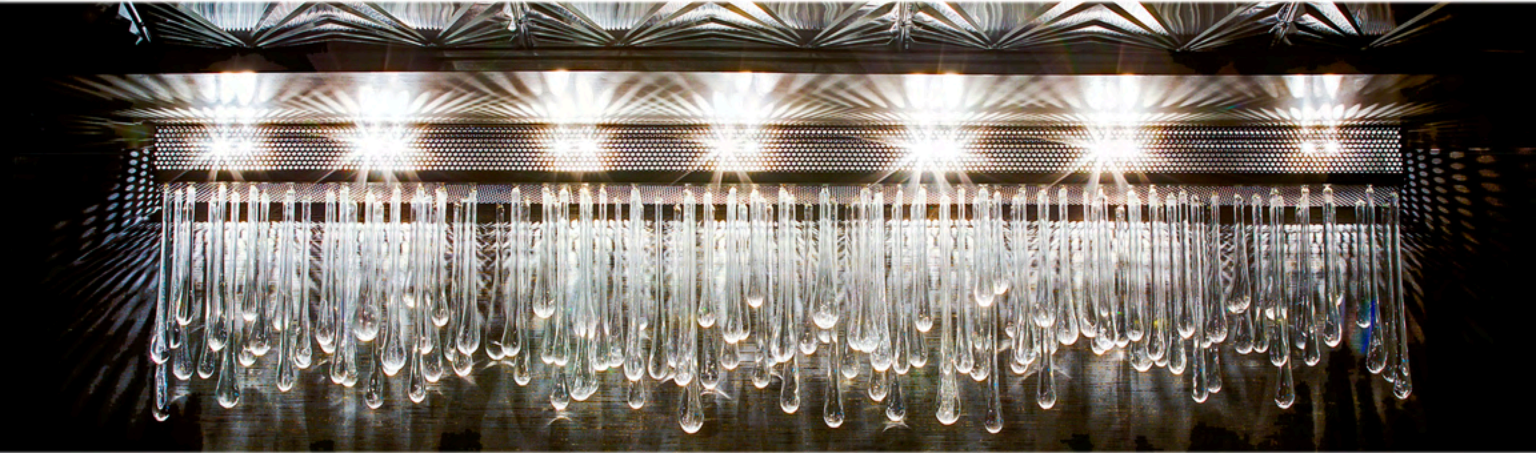

Four Seasons Hotel Goldfinch Tavern | Hospitality