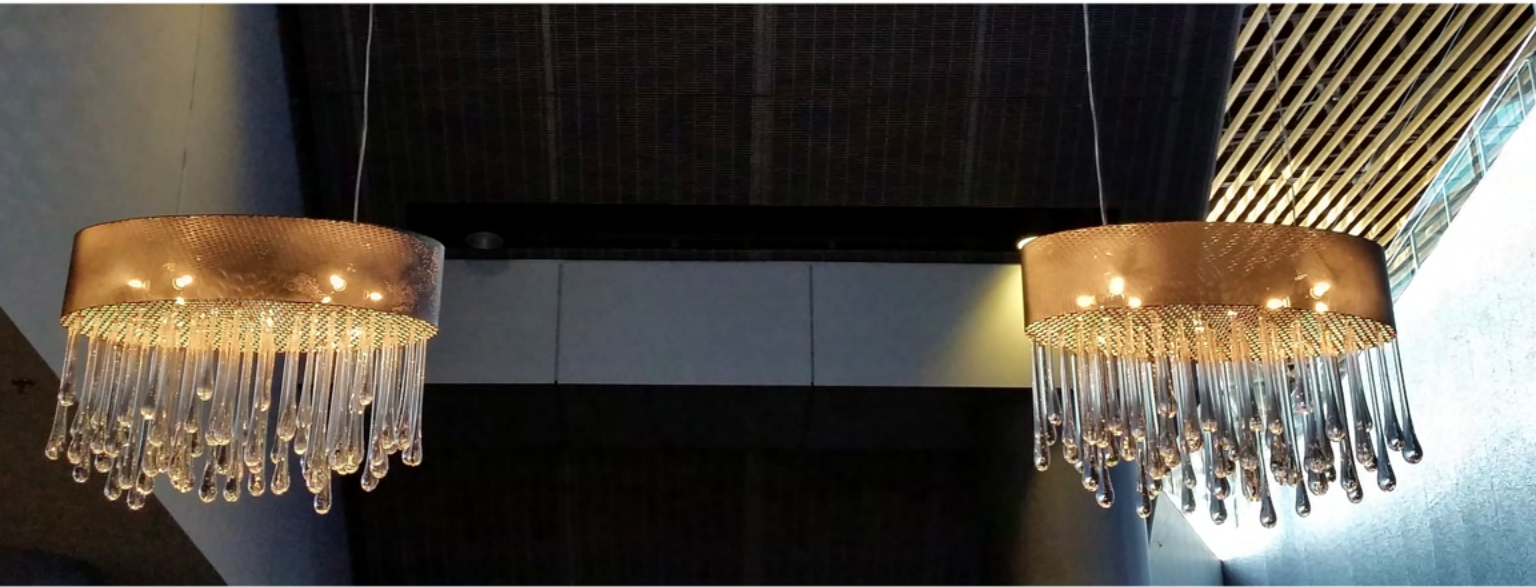

鼎泰豐
DIN TAI FUNG

FOUR SEASONS

EDG

DLR Group

EMBASSY SUITES

Google

Port of Seattle

HOTELS · RESORTS · SUITES

OVATION
309

sound credit union

CODIA WORX
Collaboration of Design + Art

living computers
museum+labs

VULCAN
A Paul G. Allen Company