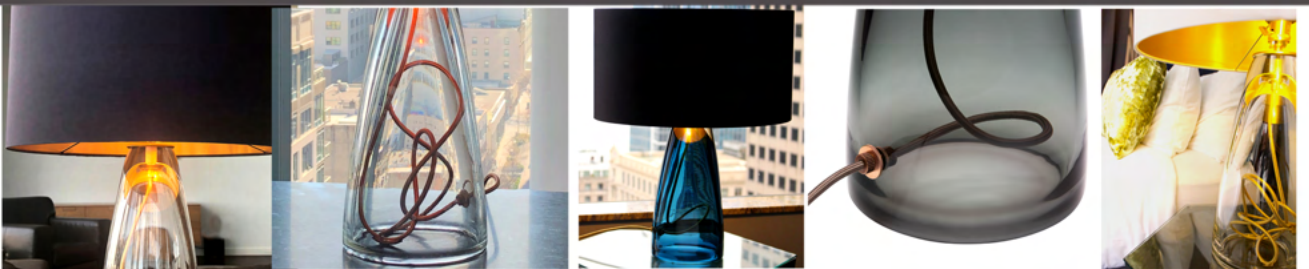

LUMi is the ready-made decor product line offered by award-winning artist & designer Julie Conway, founder of Illuminata Art Glass Design in Seattle, WA

Spec: Overall 24" tall (shade: 20" diameter / glass: 15" tall, 7" wide)