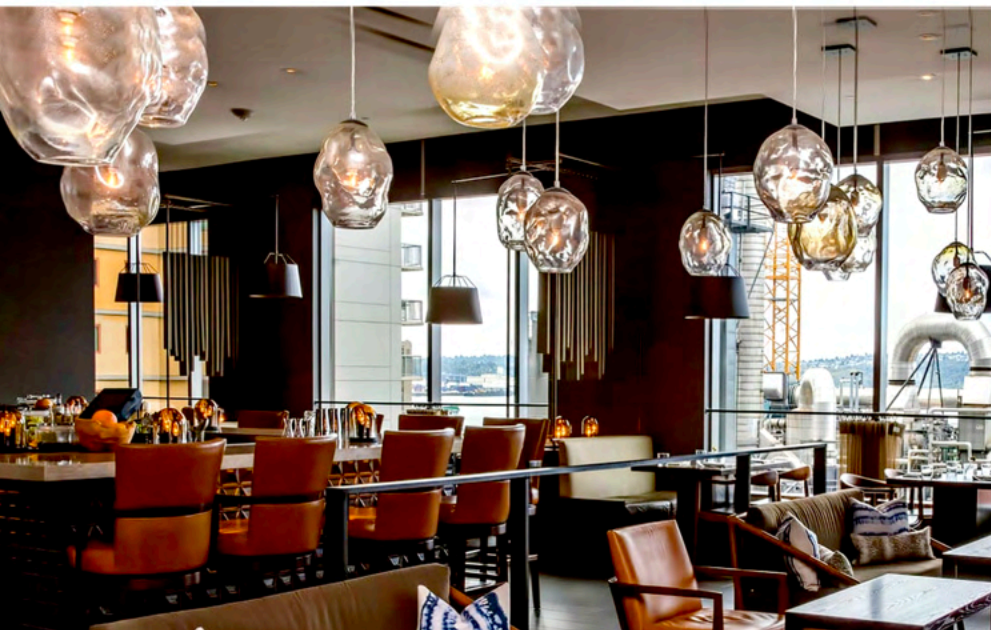

all rights reserved ©2023

hospitality & corporate partners

Din Tai Fung | Luxury Dining & Restaurant Branding

Forever NightClub | Nightlife

Four Seasons Hotel Goldfinch Tavern | Hospitality

illuminata
ART GLASS DESIGN LLC