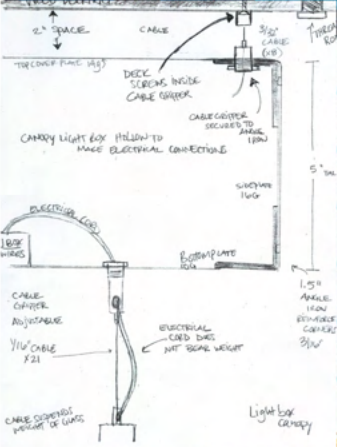

corporate installations & public art