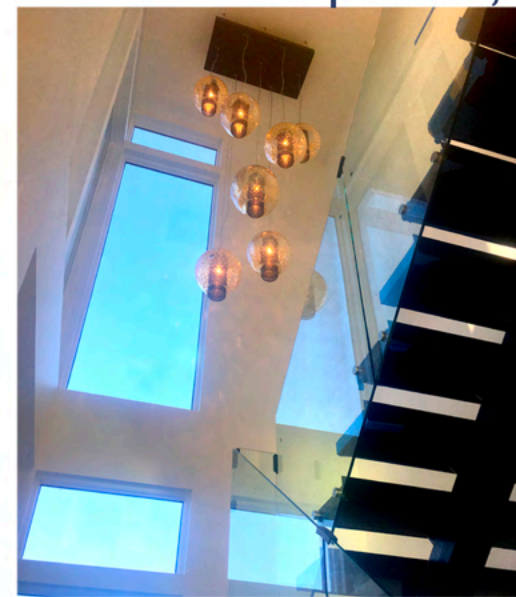

Custom Residence Buriem, WA