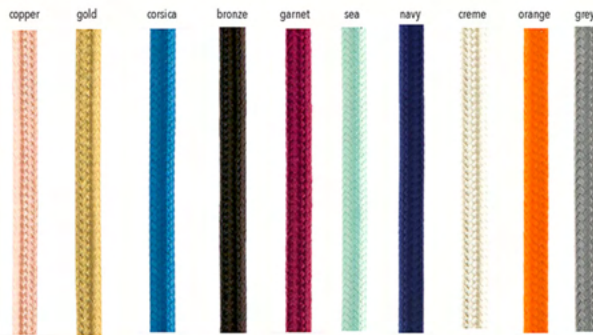

SELECT CORD COLOR

SELECT METAL FINISH

Meet the Maker

Julie Conway brings her 20+ years as a glass artist to her new ready-made collection of lighting and home decor. Eco-friendly products & sustainable materials infused with tradition with a modern twist.